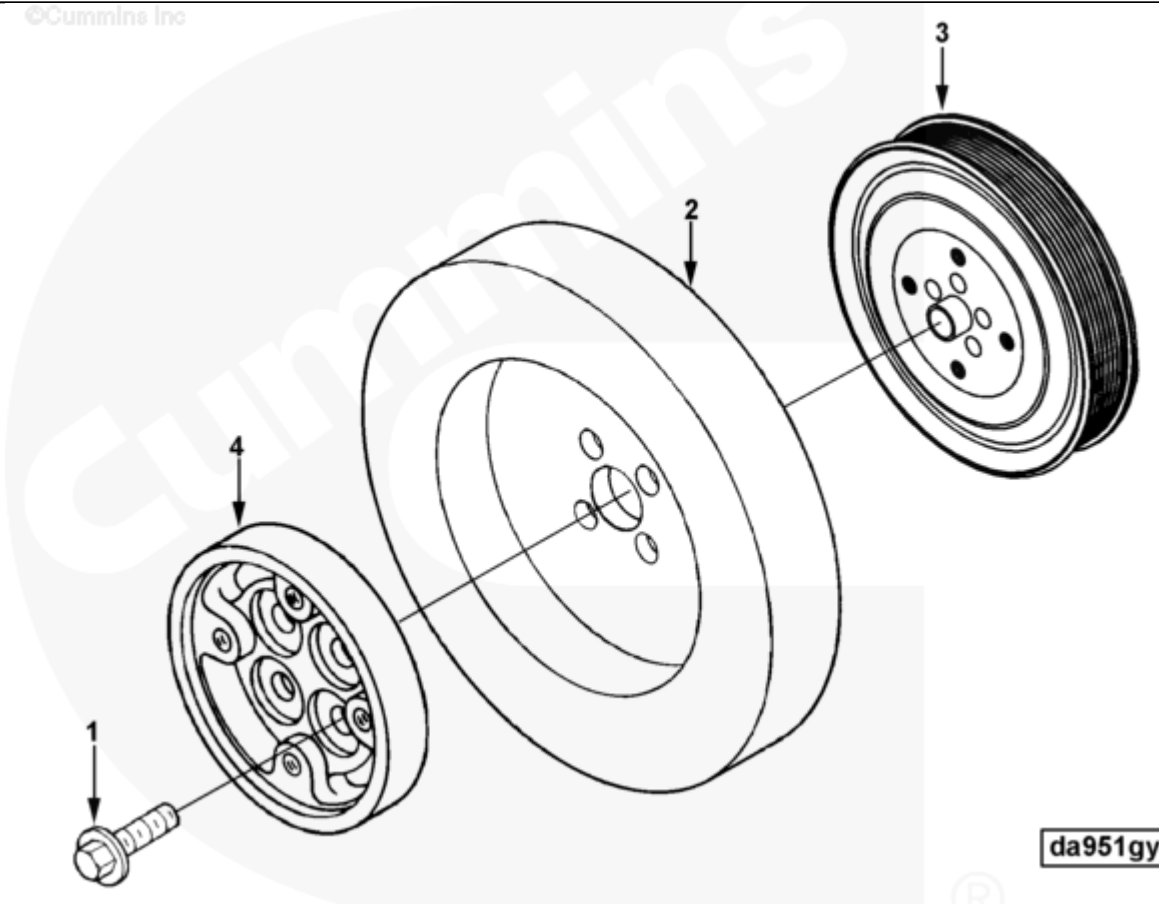

SMALL | MEDIUM | LARGE

Cart	Ref No	Part Number	Part Description	Required	Remarks
<input type="button" value="View My Cart"/>					
		DA9149-03	Vibration Damper		<a href="#">MR - DAMPER, VIBRATION...(More)</a>
					Engine Family: C Series
					Engine Cylinders: 6

					Damper Diameter (mm): 280
					Damper Type: Viscous
					Damper Mounting Hole
					Pattern: 4 x 15.75 mm
					Damper Mounting Bolt Circle
					Diameter
					(mm): 55
					Pulley Profile: Poly-V 8 Rib
					K
					Drive Pulley Diameter Over
					2.5 mm Balls (mm): 199.42
					Front Face of Block to
					Centerline of First Pulley
					Groove (mm): 57.1
					Front PTO Provision: Yes
					PTO Pilot Diameter (mm): 135
					PTO Mounting: M12 x 1.75
					PTO Bolt Circle: 4 x 96 mm
					Customer Mounting Face from
					Front Face of Block (mm):
					132.09
					Auxiliary Drive Pulley
					Provision: No
<input type="checkbox"/>	1	<a href="#">3919951</a>	Hexagon Flange Head Cap Screw	4	M14 x 1.50 x 80
<input type="checkbox"/>	2	<a href="#">3964063</a>	Viscous Vibration Damper	1	
<input type="checkbox"/>	3	<a href="#">3943660</a>	Crankshaft Pulley	1	
<input type="checkbox"/>	4	<a href="#">3944832</a>	Crankshaft Adapter	1	